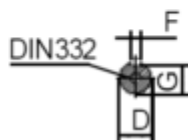

# Data Sheet

Article number: 250301500425

Description: Kleedrive T3C 160L-4 15.0KW 1400 rpm  
3x400/690V 50HZ IP55 B14 Eff=92,1%

## Measures

AA = 316	K = Ø15	TBW = 162
AC = Ø313	L = 650	
AD = 404	M = 215	
D = Ø42	N = 180	
E = 110	P = 250	
F = 12	S = 5	
G = 37	TBH = 187	
HD = 244	TBS = 91	