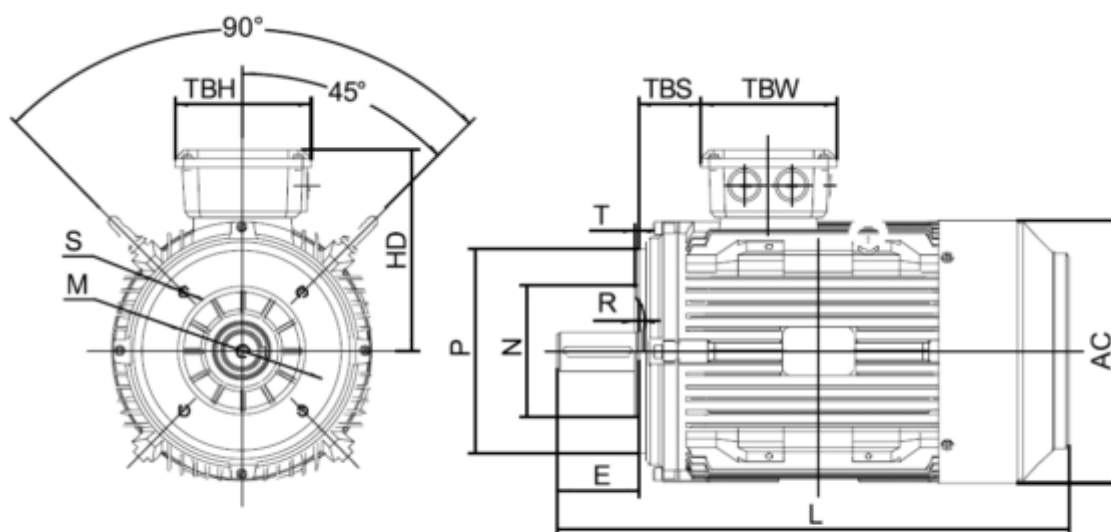

# Data Sheet

Article number: 250301500425

Description: Kleedrive T3C 160L-4 15.0KW 1400 rpm  
3x400/690V 50HZ IP55 B14 Eff=92,1%

## Measures

AA = 316	K = Ø15	TBW = 162
AC = Ø313	L = 650	
AD = 404	M = 215	
D = Ø42	N = 180	
E = 110	P = 250	
F = 12	S = 5	
G = 37	TBH = 187	
HD = 244	TBS = 91	